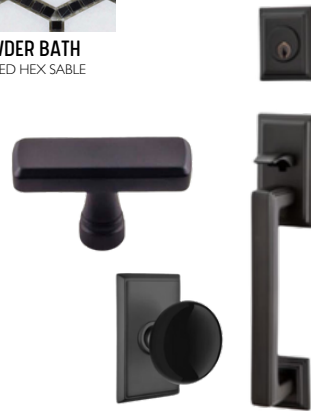

WALLS + MASTER VANITY
SWISS COFFEE

KITCHEN CABINETS
SWISS COFFEE

UPSTAIRS WALL COLOR
SWISS COFFEE

POWDER ROOM VANITY
SWISS COFFEE

UPSTAIRS BATH VANITY
HIDDEN FALLS

FLOORS
HOPEWELL

MASTER BATH
8X8 HEX STATUARY MATTE TILE

UPSTAIRS BATH
DHAR SERIES WHITE PETAL

POWDER BATH
JWELED HEX SABLE

MONTAUK QUARTZ

POWDER + UPSTAIRS BATH
MONTAUK QUARTZ

MASTER BATH
MONTAUK QUARTZ

KITCHEN BACKSPLASH
2 X 10 SUBWAY

MASTER BATH
WHITE SUB TILE W/ BLACK

UPSTAIRS BATH
SUBWAY TILE

BUYER SIGNATURE

BUYER SIGNATURE

SELLER SIGNATURE

MATTE BLACK

WALLS + UPSTAIRS VANITY
CHANTILLY LACE

KITCHEN CABINETS
PALE OAK

UPSTAIRS WALL COLOR
GRAY OWL